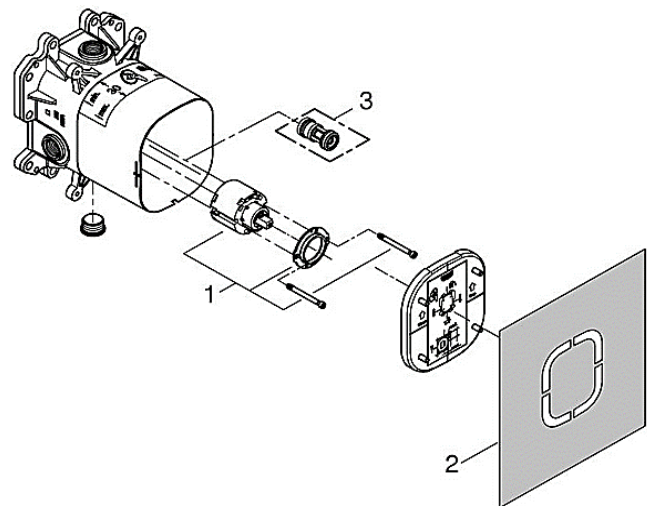

Pure Freude
an Wasser

PROJECT		REF		REV	ITEM CODE	
LOCATION		DATE			PAGE	

SANITARY WARE SPECIFICATION SHEET

GROHE EURODISC COSMOPOLITAN

VERSATILE & MEANINGFUL

Confidence across the board. Eurodisc Cosmopolitan fittings stand out as a result of their superior styling and their extensive product range, all boasting the "Made in Germany" seal of quality. This collection allows you infinite creativity in your quest for a personalised bathroom. The sweeping lines of the washbasin faucet allow comfortable, splash-free hand-washing. Refreshingly elegant details and technical sophistication are also available for the shower and bath areas. Single-lever faucets, a complete shower system and a convenient shower caddy are just a few examples. Eurodisc Cosmopolitan turns your bathroom into a comfortable living zone.

Easy to clean thanks to the GROHE StarLight chrome coating

Just wipe the tap down with a dry cloth – the ultra smooth surface finish is scratch resistant and ensures a lasting luminous sheen. You'll save plenty of time cleaning while your tap always looks shiny and new.

GROHE SilkMove cartridge technology for smooth handling

This premium tap comes with a continuously variable water temperature and volume adjustment technology, ensuring effortless lever operation even after years of use.

Pos.-nr.	Prod. description	Order-nr.
1	Lever	46743000
2	Escutcheon	46904000
3	Cap	02693000
4	Temperature limiter	46308000*
5	Extension set	46191000*
6	Extension set	46343000*

* Optional accessories

Pos.-nr.	Prod. description	Order-nr.
1	Cartridge	46048000
2	Seal kit	48263000
3	Safety combination (EN 1717)	29008000*

* Optional accessories

Note:

* All information of the above is for the reference only. No prior notice is made if any changes.