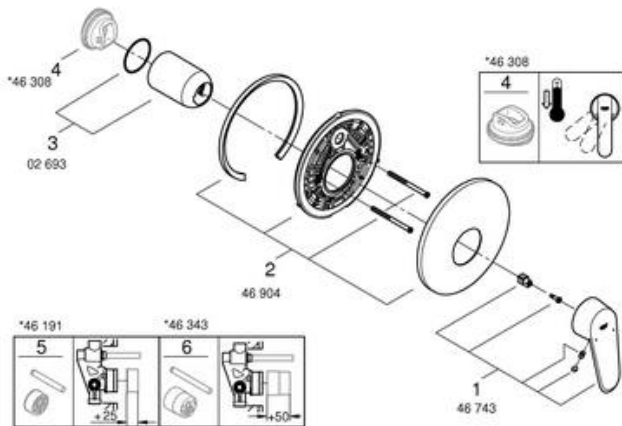

Pure Freude
an Wasser

PROJECT		REF		REV	ITEM CODE	
LOCATION		DATE			PAGE	

SANITARY WARE SPECIFICATION SHEET

GROHE EURODISC COSMOPOLITAN

VERSATILE & MEANINGFUL

Confidence across the board. Eurodisc Cosmopolitan fittings stand out as a result of their superior styling and their extensive product range, all boasting the "Made in Germany" seal of quality. This collection allows you infinite creativity in your quest for a personalised bathroom. The sweeping lines of the washbasin faucet allow comfortable, splash-free hand-washing. Refreshingly elegant details and technical sophistication are also available for the shower and bath areas. Single-lever faucets, a complete shower system and a convenient shower caddy are just a few examples. Eurodisc Cosmopolitan turns your bathroom into a comfortable living zone.

Easy to clean thanks to the GROHE StarLight chrome coating

Just wipe the tap down with a dry cloth – the ultra smooth surface finish is scratch resistant and ensures a lasting luminous sheen. You'll save plenty of time cleaning while your tap always looks shiny and new.

GROHE SilkMove cartridge technology for smooth handling

This premium tap comes with a continuously variable water temperature and volume adjustment technology, ensuring effortless lever operation even after years of use.

Pos.-nr.	Prod. description	Order-nr.
1	Lever	46743000
2	Escutcheon	46904000
3	Cap	02693000
4	Temperature limiter	46308000*
5	Extension set	46191000*
6	Extension set	46343000*

* Optional accessories

Pos.-nr.	Prod. description	Order-nr.
1	Cartridge	46048000
2	Seal kit	48263000
3	Safety combination (EN 1717)	29008000*

* Optional accessories

Note:

* All information of the above is for the reference only. No prior notice is made if any changes.